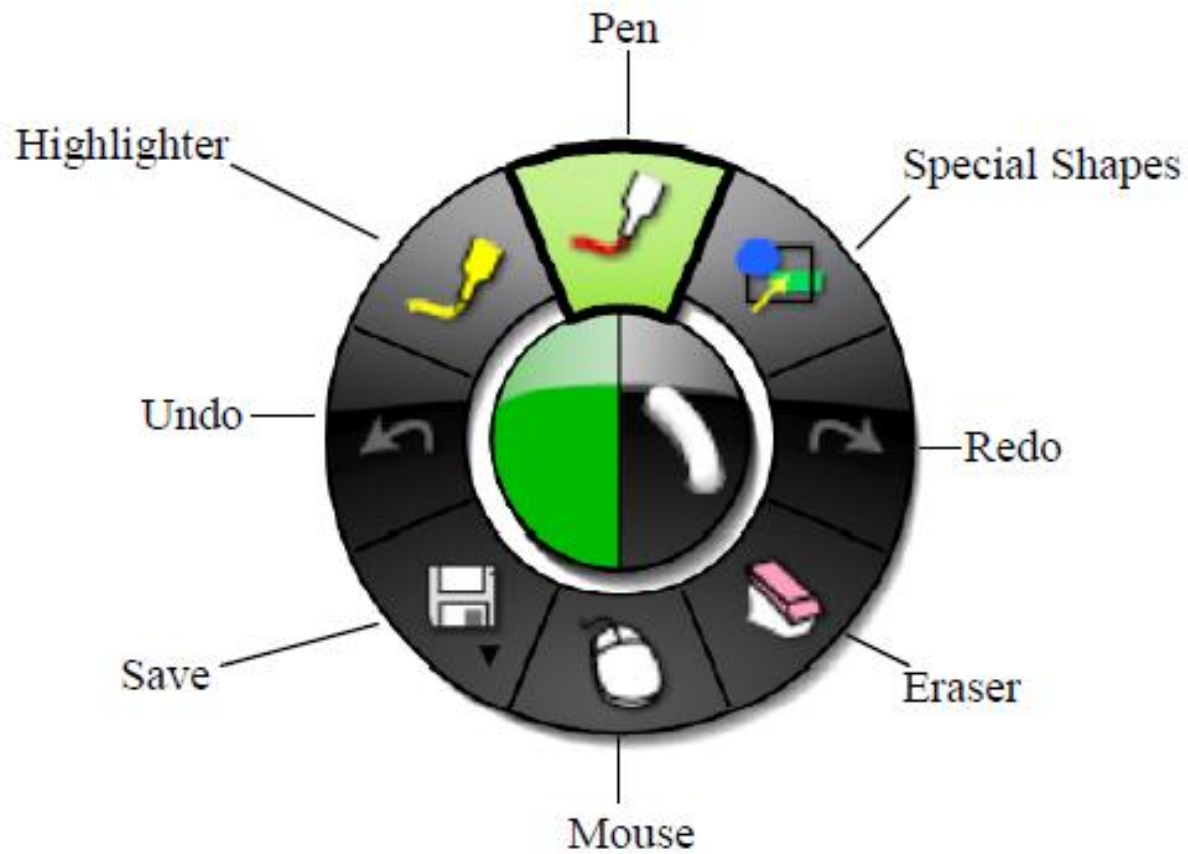

THE INTERACTIVE STYLUS

INNOVATIVE TOOLBOX PALETTE

Will be displayed when the eBeam software is activated.

DESKTOP WHEEL

CALIBRATION

ANNOTATE WHEEL

SCRAPBOOK WHEEL

POWERPOINT WHEEL

INTERACTIVE PEN STYLUS