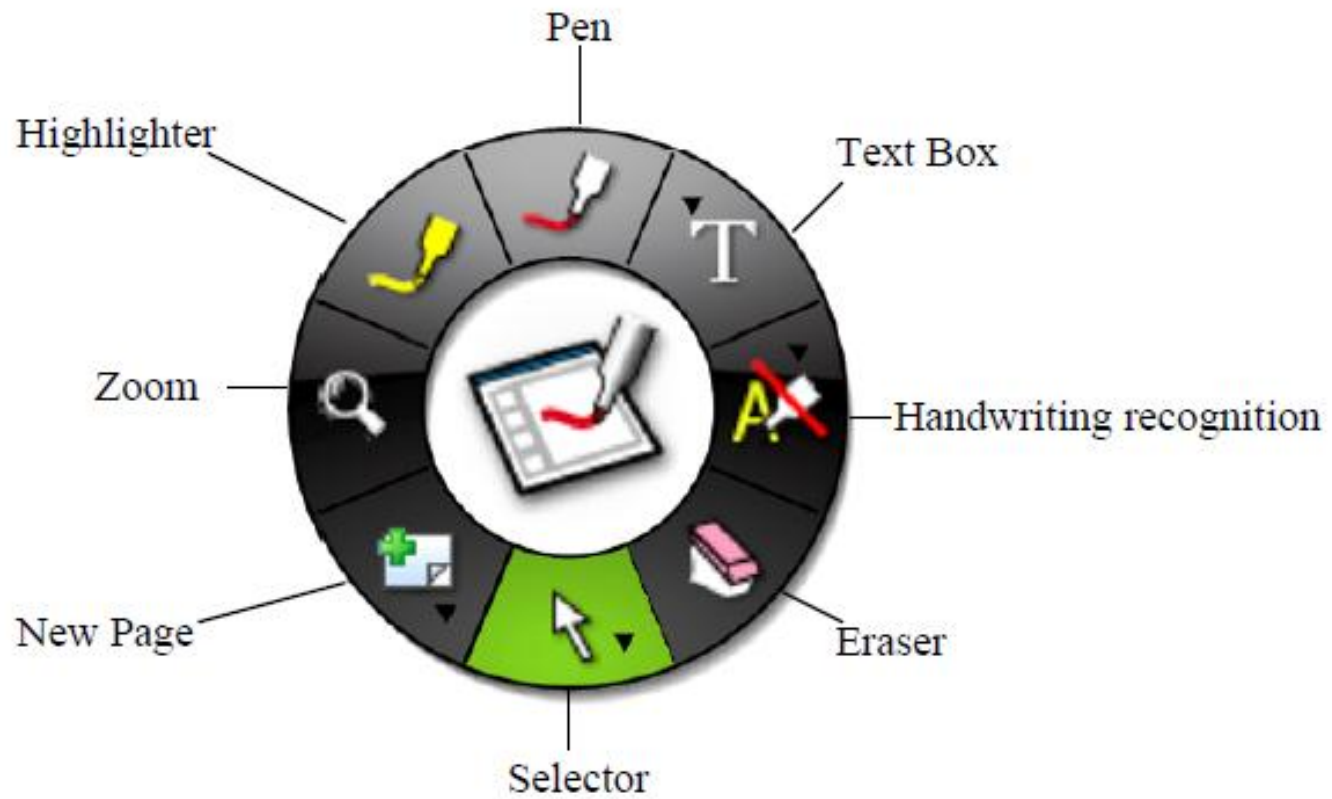

THE INTERACTIVE STYLUS

INNOVATIVE TOOLBOX PALETTE

Will be displayed when the eBeam software is activated.

DESKTOP WHEEL

CALIBRATION

ANNOTATE WHEEL

SCRAPBOOK WHEEL

POWERPOINT WHEEL

INTERACTIVE PEN STYLUS