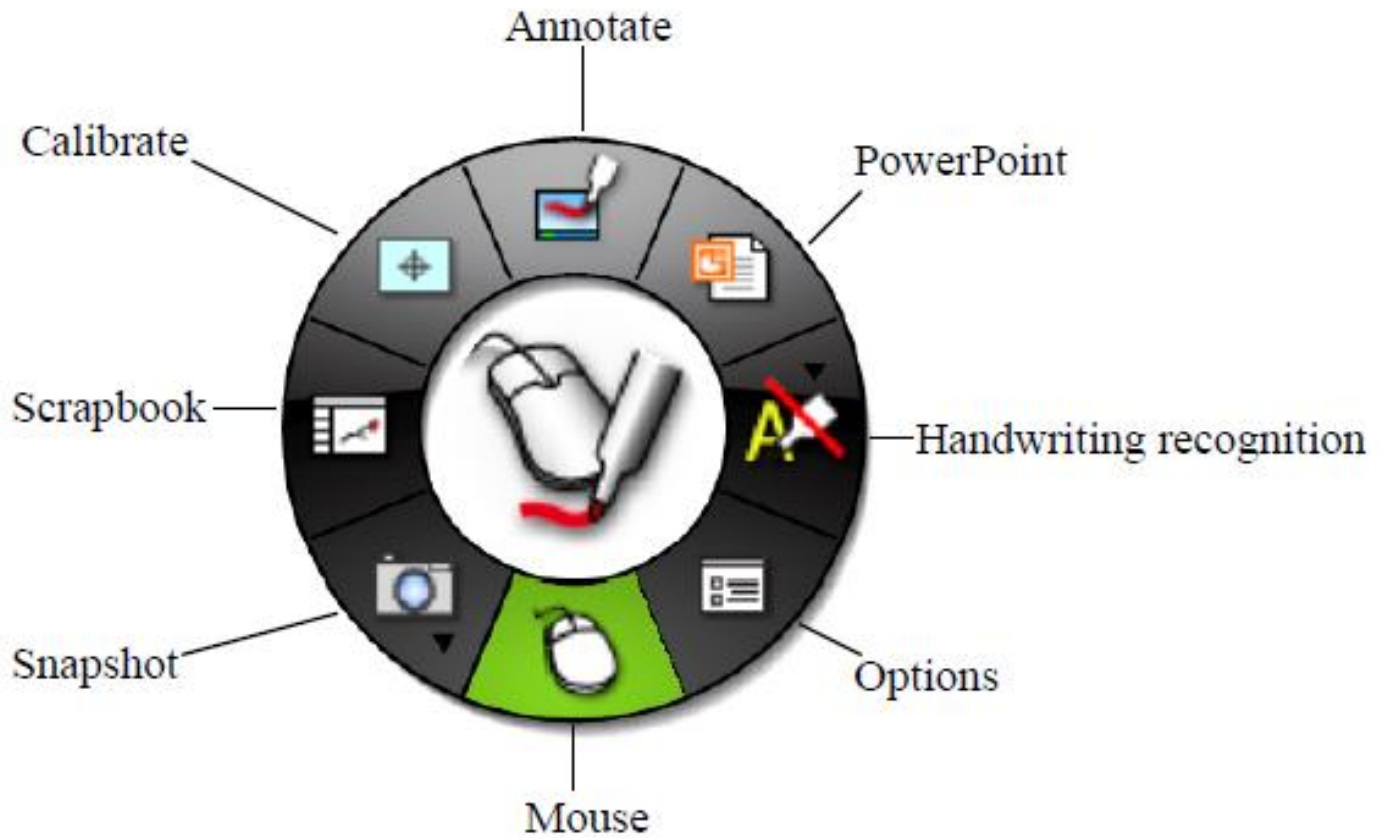

THE INTERACTIVE STYLUS

INNOVATIVE TOOLBOX PALETTE

Will be displayed when the eBeam software is activated.

DESKTOP WHEEL

CALIBRATION

ANNOTATE WHEEL

SCRAPBOOK WHEEL

POWERPOINT WHEEL

INTERACTIVE PEN STYLUS