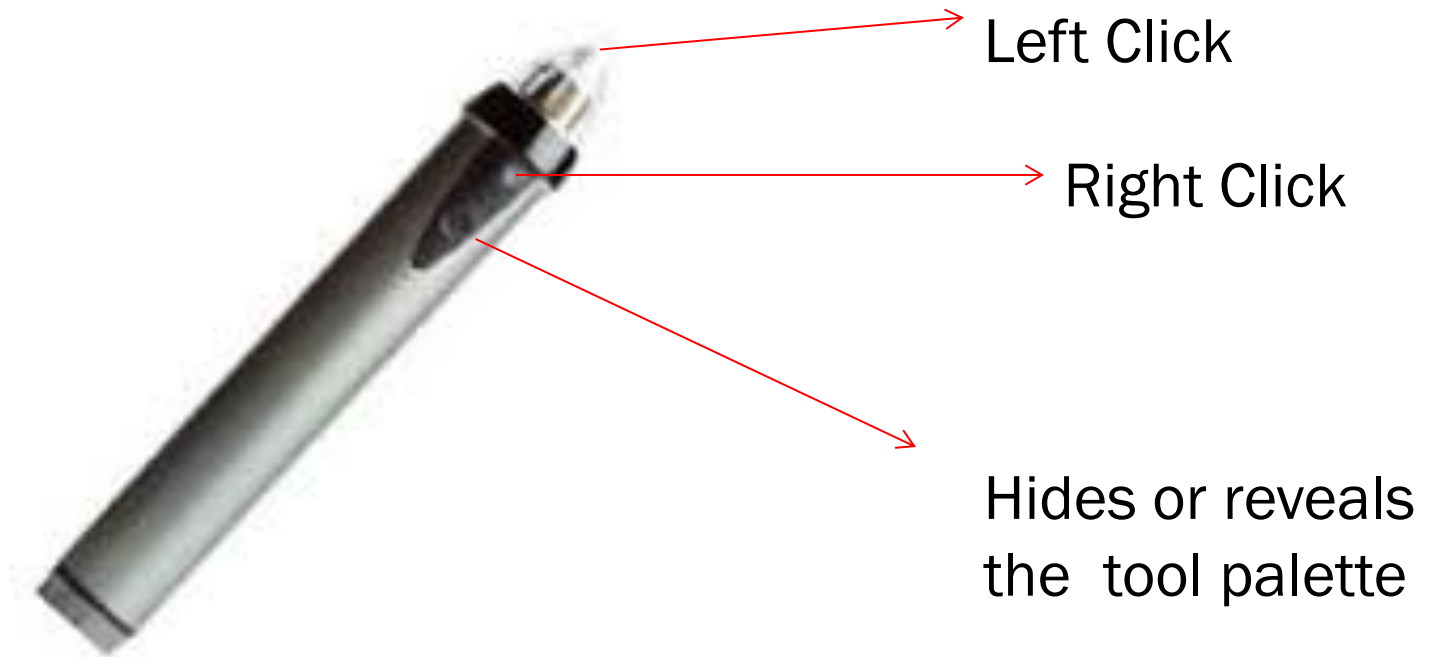

**EBEAMS
MIET**

JUNE 19, 2013

BETH THOMAS

GREAT FALLS PUBLIC SCHOOLS

THE EBEAM KIT

The Pod

The cord

Interactive Stylus

THE INTERACTIVE STYLUS

INNOVATIVE TOOLBOX PALETTE

Will be displayed when the eBeam software is activated.

DESKTOP WHEEL

CALIBRATION

ANNOTATE WHEEL

SCRAPBOOK WHEEL

POWERPOINT WHEEL

INTERACTIVE PEN STYLUS