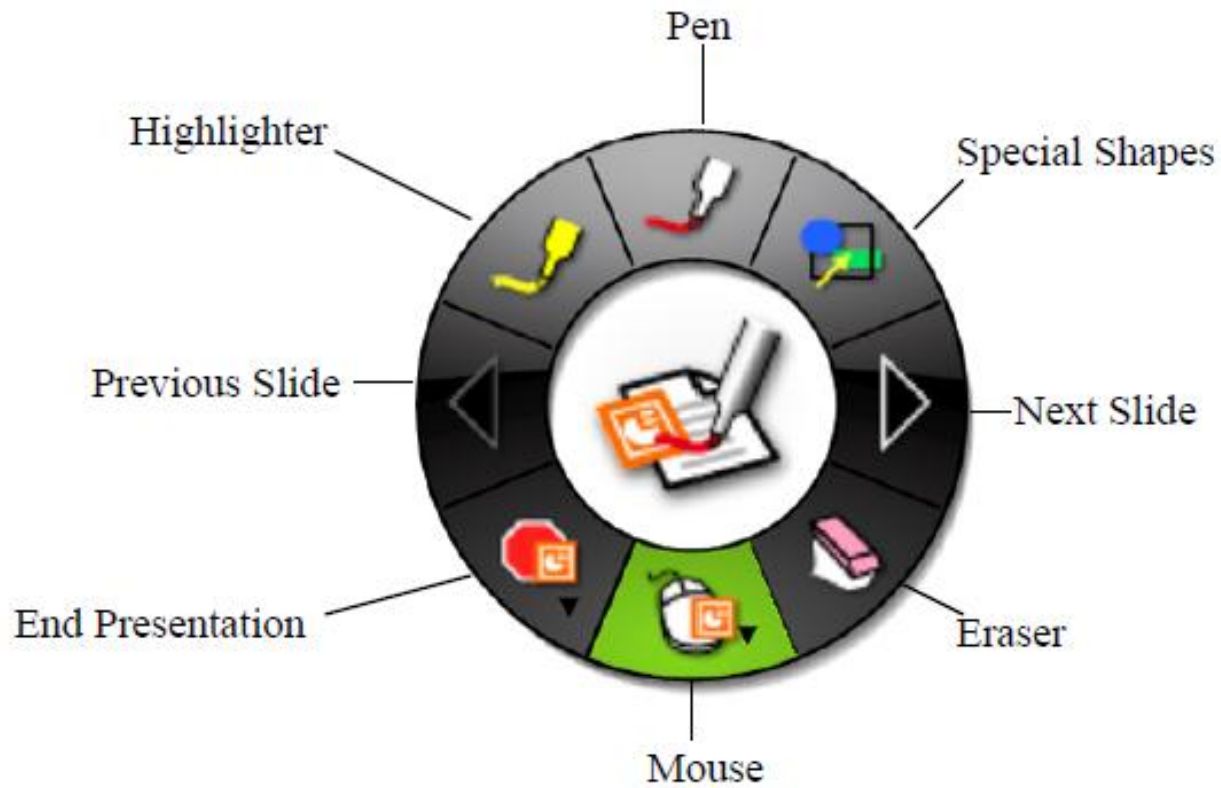

**EBEAMS
MIET**

JUNE 19, 2013

BETH THOMAS

GREAT FALLS PUBLIC SCHOOLS

THE EBEAM KIT

The Pod

The cord

Interactive Stylus

THE INTERACTIVE STYLUS

INNOVATIVE TOOLBOX PALETTE

Will be displayed when the eBeam software is activated.

DESKTOP WHEEL

CALIBRATION

ANNOTATE WHEEL

SCRAPBOOK WHEEL

POWERPOINT WHEEL

INTERACTIVE PEN STYLUS